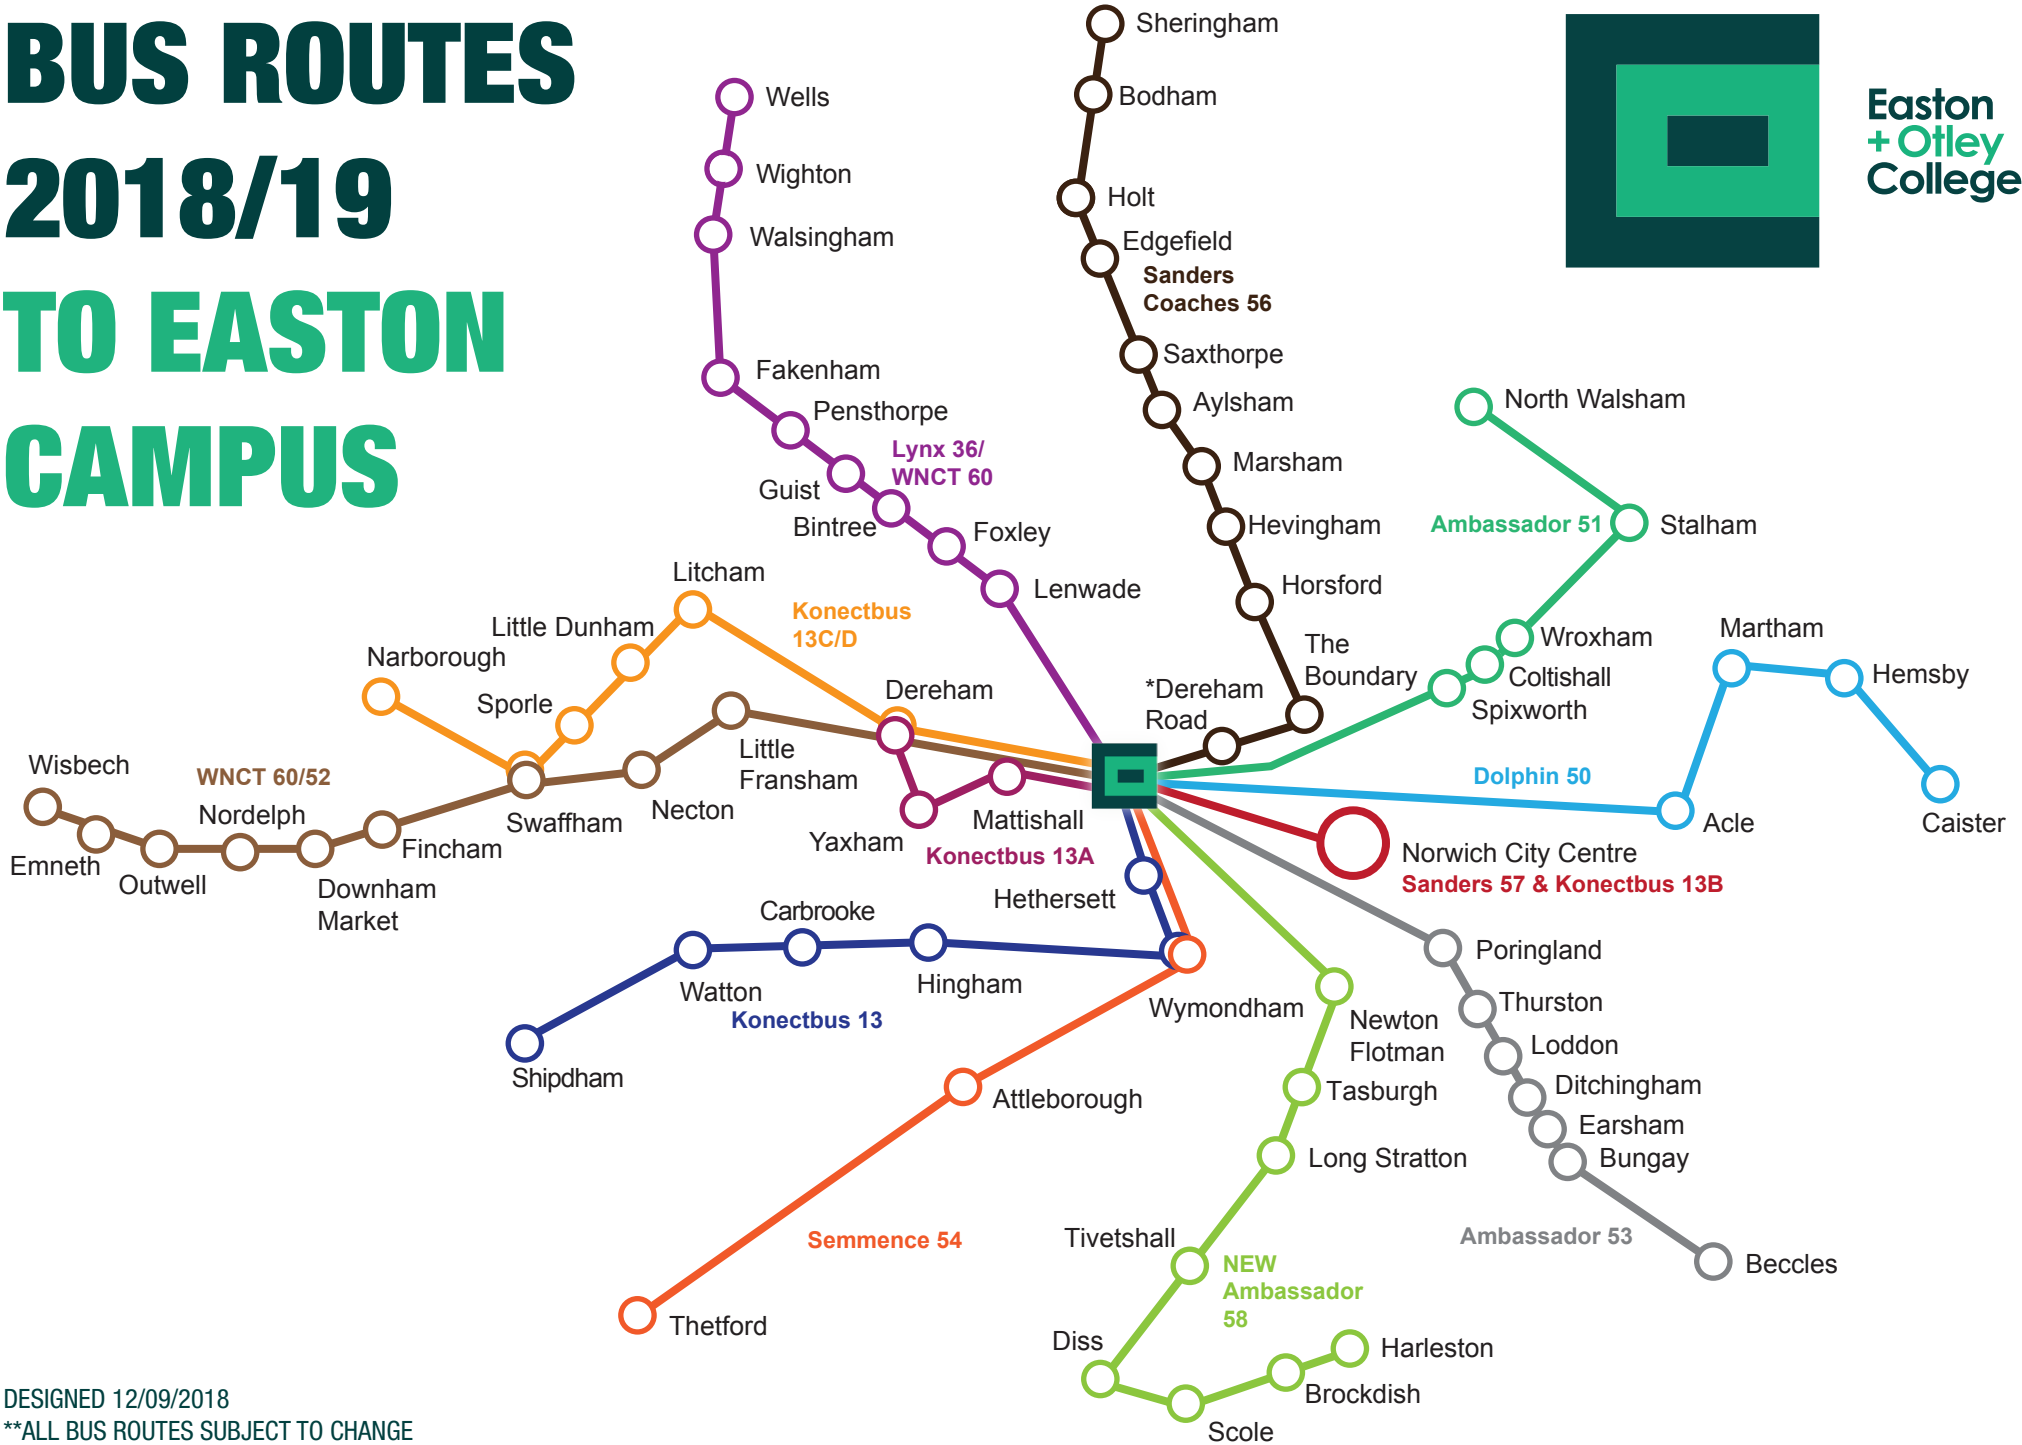

BUS ROUTES 2018/19 TO EASTON CAMPUS

Easton
+ Otley
College

DESIGNED 12/09/2018
**ALL BUS ROUTES SUBJECT TO CHANGE